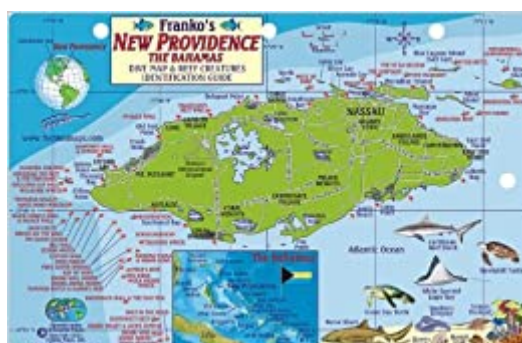

The book was found

New Providence Bahamas Dive Map & Reef Creatures Guide Franko Maps Laminated Fish Card

Synopsis

This colorful guide is perfect for divers, snorkelers and nature lovers! Side One is a mini-map of New Providence Island -- home of Nassau -- with dive and snorkel sites named and located and beaches shown. Side Two is a fish identification guide with more than 100 species of colorful reef creatures beautifully illustrated. This convenient, waterproof reference is made of hard, laminated plastic with hole for lanyard. 5.5" x 8.5".

Average Customer Review: 3.7 out of 5 stars 3 customer reviews

Best Sellers Rank: #638,010 in Books (See Top 100 in Books) #26 in [Books > Travel > Caribbean > Bahamas](#)

Customer Reviews

Franko Maps Ltd. is known for producing the best travel, dive and snorkel maps, guides and fish cards for the Caribbean and other locations worldwide.